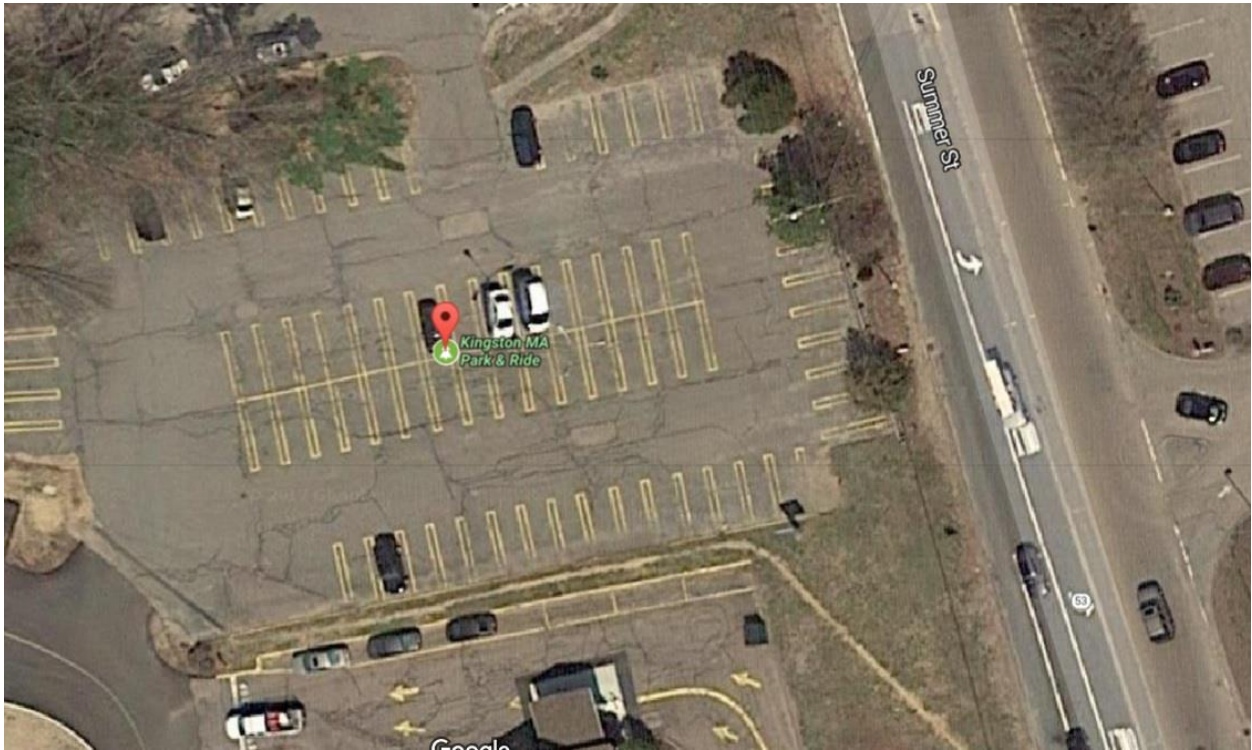

CALL NOW!
1-304-GOBYVAN
(1-304-462-9826)
YESWEVAN.ORG
VISIT US ON FACEBOOK!

[Back to top](#)

Sagamore Park n Ride.

[Back to top](#)

Kingston Park and Ride

[Back to top](#)

Boston Drop off Points

The Sagamore to Boston Vanpool will drop off anywhere along this route:

First drop is intersection of Washington St and Kneeland St

Drops along Washington St to State/Court Street as needed

Next drop is Ames Hotel on Court Street

Next drop is Ashburton Place next to State House