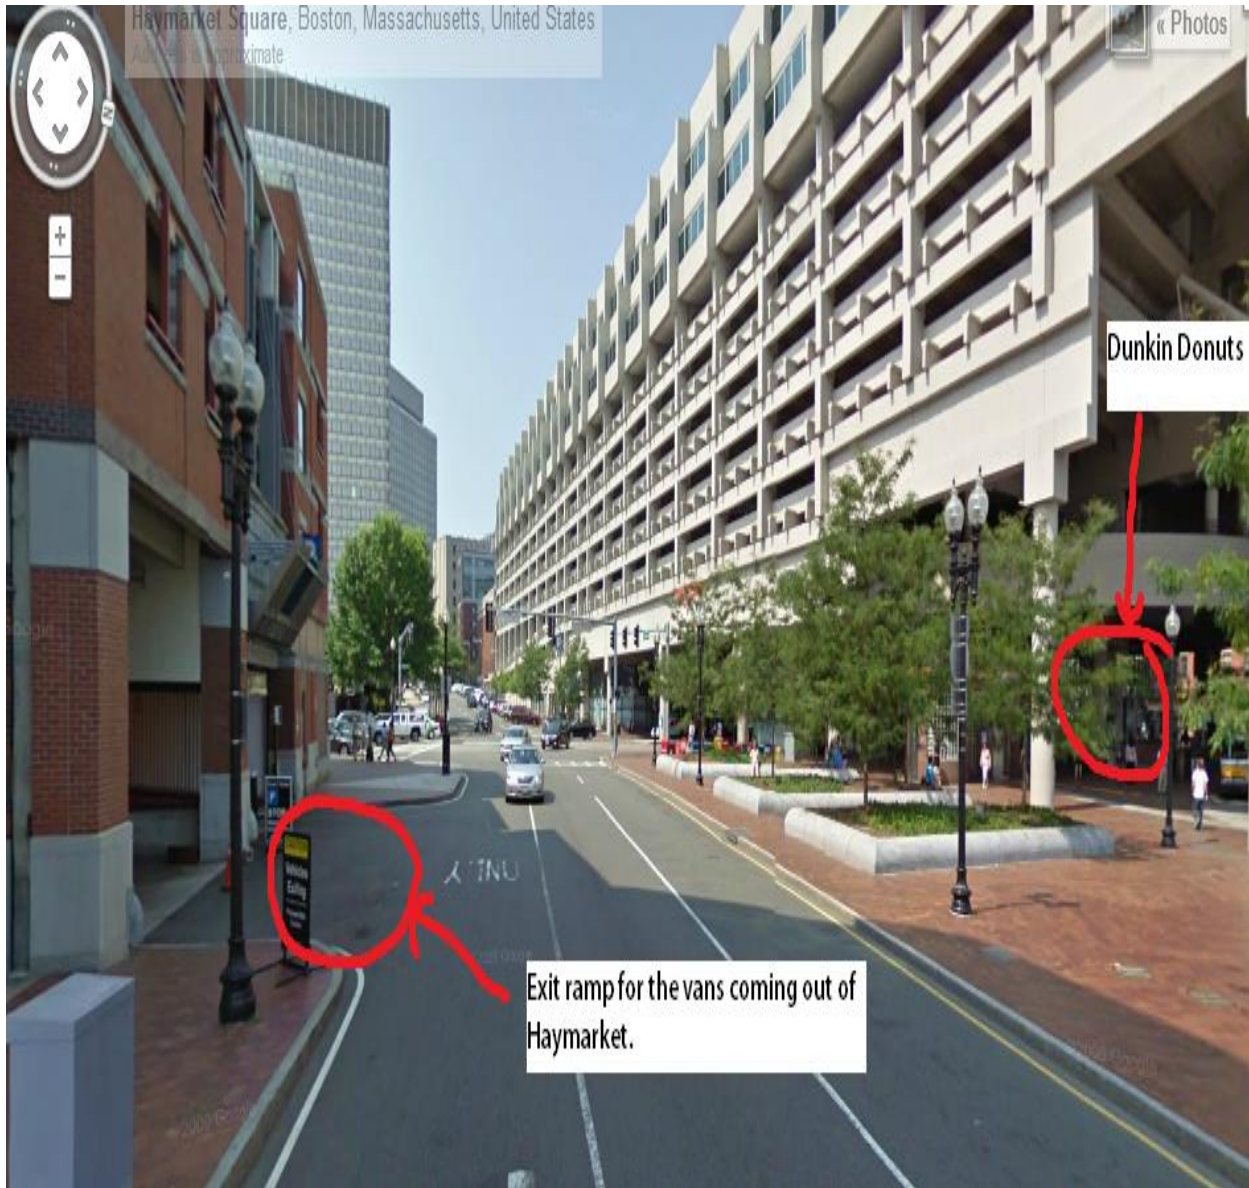

CALL NOW! 1-304-
GOBYVAN
(1-304-462-9826)
YESWEVAN.ORG
VISIT US ON FACEBOOK!

[Back to top](#)

New Bedford Park n Ride pick up location.

[Back to top](#)

Taunton Park n Ride pick up location.

[Back to top](#)

South/Tufts pick up location.

[Back to top](#)

Haymarket pickup location.

(the HM garage is located on Sudbury Street off the HM Green and Orange lines).

[Back to top](#)

Cape Cod Van Pool At A Glance

Location Addresses

<u>Sagamore Park n Ride</u>	1 Meetinghouse Lane, Bourne MA, 02562 Rt 3 S/N, Rt 6 E/W Exit 1A
<u>Kingston Park n Ride</u>	Kingston Park n Ride Summer Street, Kingston, MA, 02364 Rt 3 S/N Exit 10
<u>Haymarket</u>	136 Blackstone St, Boston, MA 02109

First drop is intersection of Washington St and Kneeland St

Drops along Washington St to State/Court Street as needed

Next drop is Ames Hotel on Court Street

Next drop is Ashburton Place next to State House