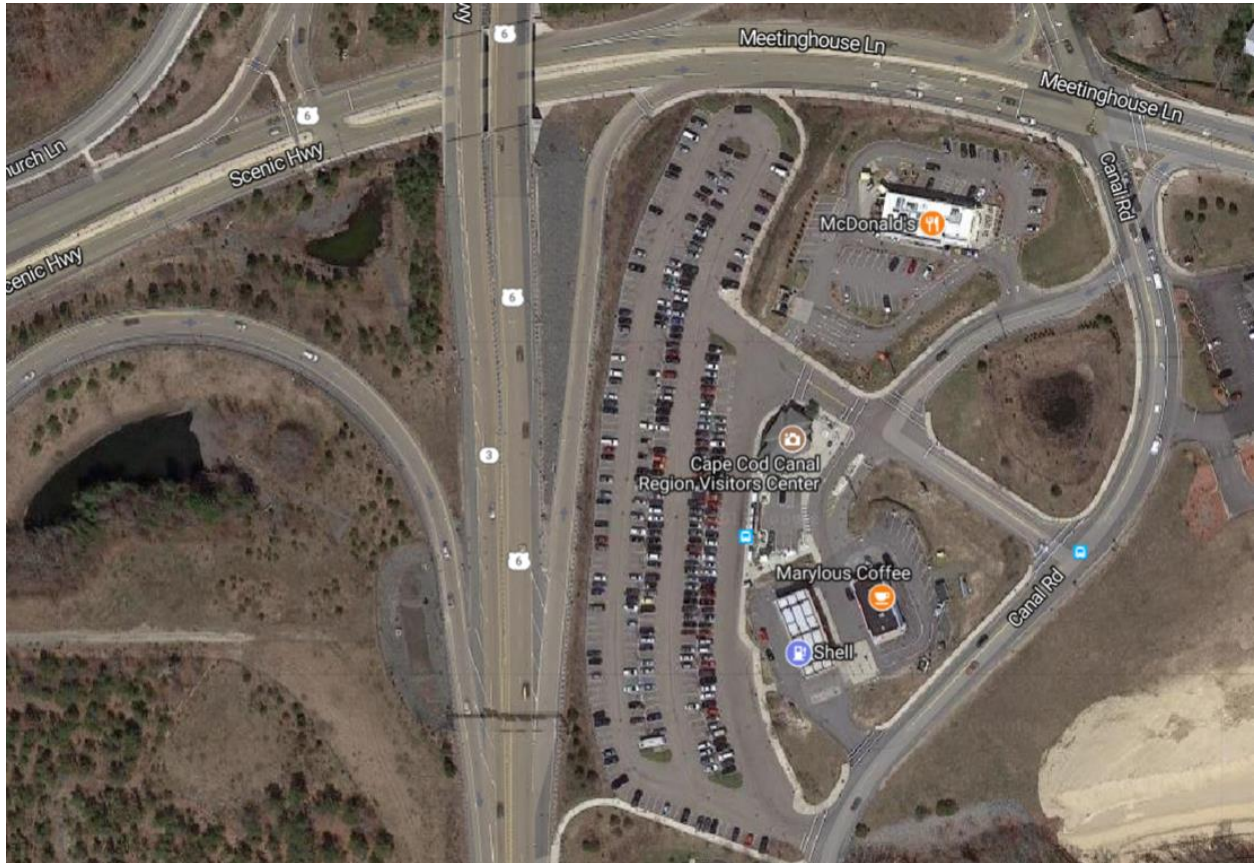

South/Tufts pick up location.

[Back to top](#)

Haymarket pickup location.

(the HM garage is located on Sudbury Street off the HM Green and Orange lines).

[Back to top](#)

Cape Cod Van Pool At A Glance

Location Addresses

<u>Sagamore Park n Ride</u>	1 Meetinghouse Lane, Bourne MA, 02562 Rt 3 S/N, Rt 6 E/W Exit 1A
<u>Kingston Park n Ride</u>	Kingston Park n Ride Summer Street, Kingston, MA, 02364 Rt 3 S/N Exit 10
<u>Haymarket</u>	136 Blackstone St, Boston, MA 02109

CALL NOW!
1-304-GOBYVAN
(1-304-462-9826)
YESWEVAN.ORG
VISIT US ON FACEBOOK!

[Back to top](#)

Sagamore Park n Ride.

[Back to top](#)

Kingston Park and Ride

[Back to top](#)

Boston Drop off Points

The Sagamore to Boston Vanpool will drop off anywhere along this route:

First drop is intersection of Washington St and Kneeland St

Drops along Washington St to State/Court Street as needed

Next drop is Ames Hotel on Court Street

Next drop is Ashburton Place next to State House