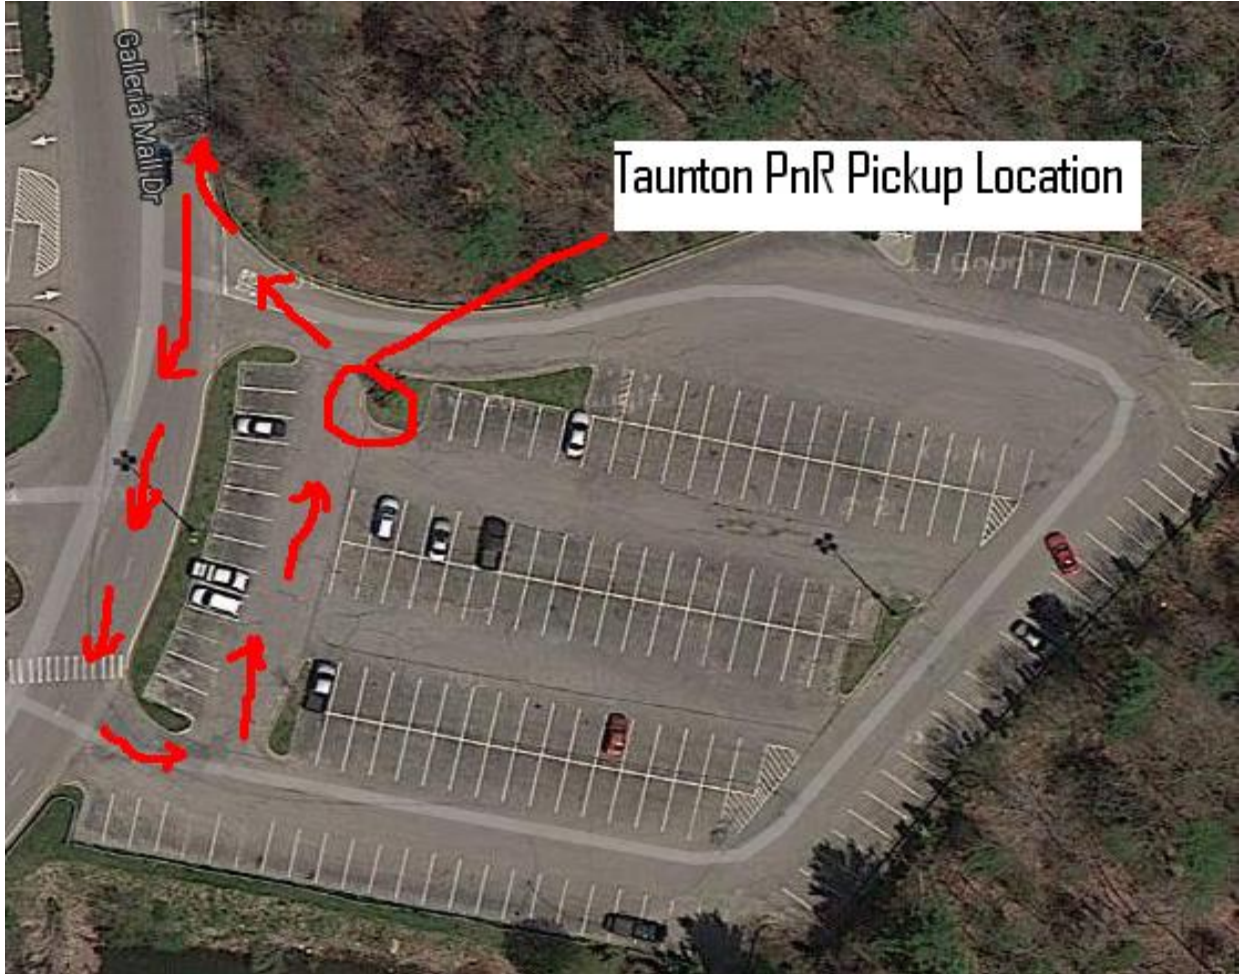

CALL NOW! 1-304-
GOBYVAN
(1-304-462-9826)
YESWEVAN.ORG
VISIT US ON FACEBOOK!

[Back to top](#)

New Bedford Park n Ride pick up location.

[Back to top](#)

Taunton Park n Ride pick up location.

[Back to top](#)

South/Tufts pick up location.

[Back to top](#)

Haymarket pickup location.

(the HM garage is located on Sudbury Street off the HM Green and Orange lines).

[Back to top](#)

Cape Cod Van Pool At A Glance

Location Addresses