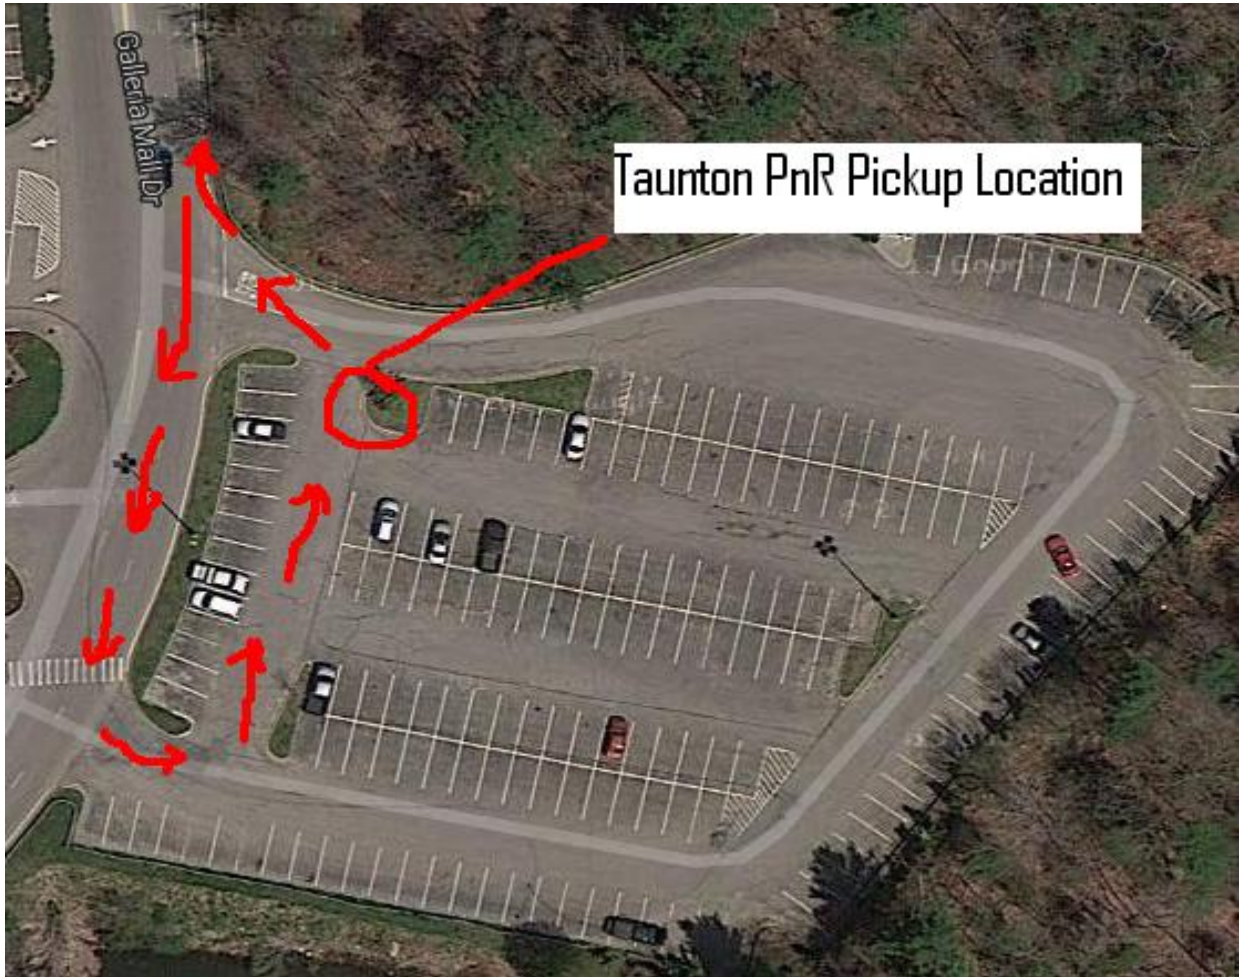

VANPOOL PICK UP/DROP OFF LOCATIONS

Location Addresses

<p><u>New Bedford Park n Ride</u></p>	<p>Mt Pleasant Street, New Bedford MA, 02740 Route 140 S/N, Exit 4</p>
<p><u>Taunton Park n Ride</u></p>	<p>Silver City Galleria 2 Galleria Mall Dr, Taunton, MA, 02780 Route 140S/N Exit 11</p>
<p><u>Haymarket</u></p>	<p>136 Blackstone St, Boston, MA 02109</p>
<p><u>Park Plaza</u></p>	<p>10 Park Plaza, Boston, 02116 The Department of Transportation Bldg</p>
<p><u>South/Tufts</u></p>	<p>The corner of South St and Tufts St One block west of South Station</p>

**CALL NOW! 1-304-
GOBYVAN
(1-304-462-9826)
YESWEVAN.ORG
VISIT US ON FACEBOOK!**

New Bedford Park n Ride pick up location.

[Back to top](#)

Taunton Park n Ride pick up location.

[Back to top](#)

South/Tufts pick up location:

[Back to top](#)

Haymarket pickup location:

(the HM garage is located on Sudbury Street off the HM Green and Orange lines).

[Back to top](#)

Park Plaza pickup location:

(the Park Plaza garage is located on Charles Street (between Stuart and Boylston Street)).