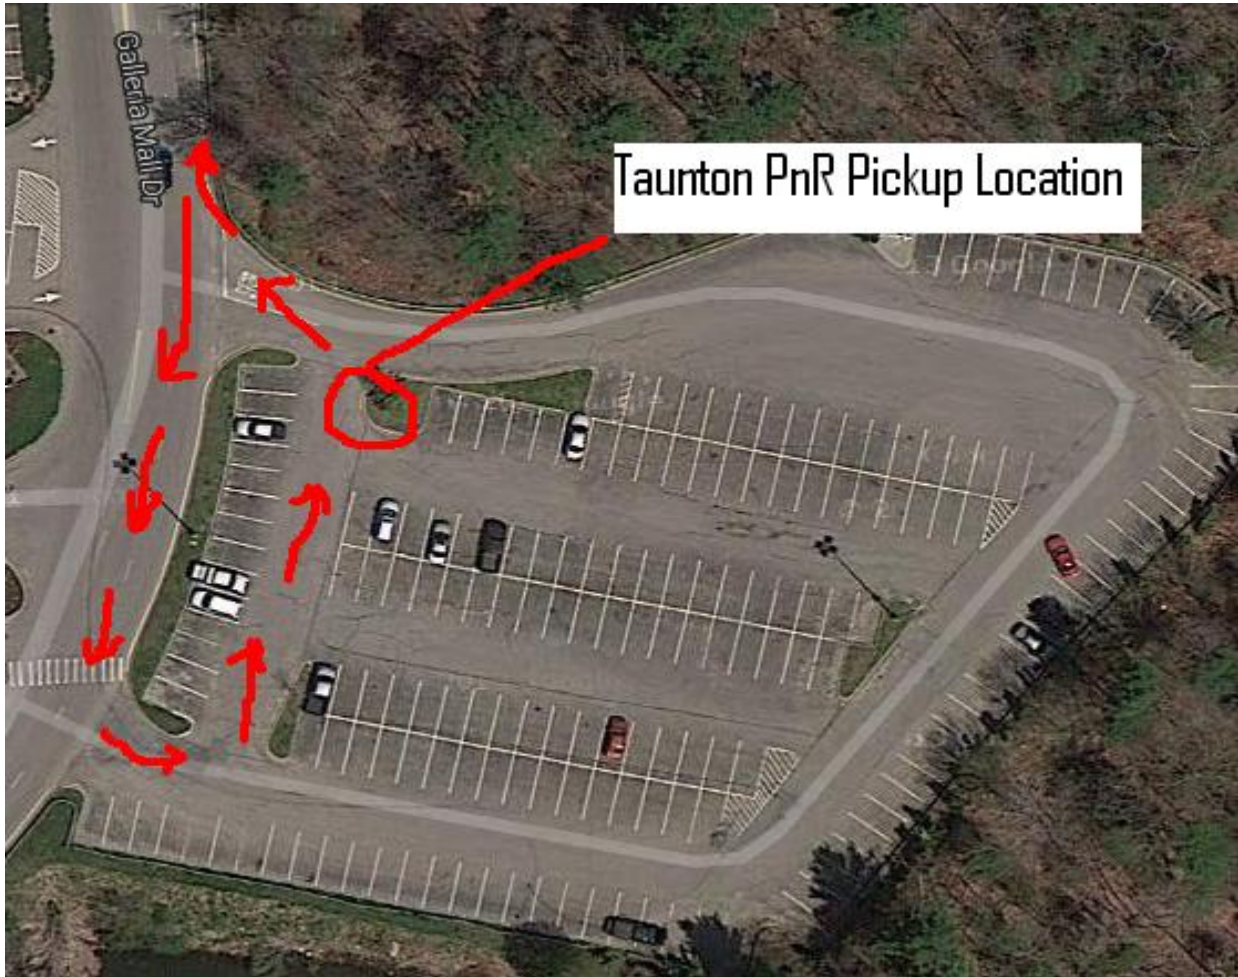

### Location Addresses

<p><b><u>New Bedford Park n Ride</u></b></p>	<p><b>Mt Pleasant Street, New Bedford MA, 02740 Route 140 S/N, Exit 4</b></p>
<p><b><u>Taunton Park n Ride</u></b></p>	<p><b>Silver City Galleria 2 Galleria Mall Dr, Taunton, MA, 02780 Route 140S/N Exit 11</b></p>
<p><b><u>Haymarket</u></b></p>	<p><b>136 Blackstone St, Boston, MA 02109</b></p>
<p><b><u>Park Plaza</u></b></p>	<p><b>10 Park Plaza, Boston, 02116 The Department of Transportation Bldg</b></p>
<p><b><u>South/Tufts</u></b></p>	<p><b>The corner of South St and Tufts St One block west of South Station</b></p>

## New Bedford Park n Ride pick up location.

[Back to top](#)

### Taunton Park n Ride pick up location.

[Back to top](#)

### **Park Plaza pickup location:**

(the Park Plaza garage is located on Charles Street (between Stuart and Boylston Street)).

[Back to top](#)