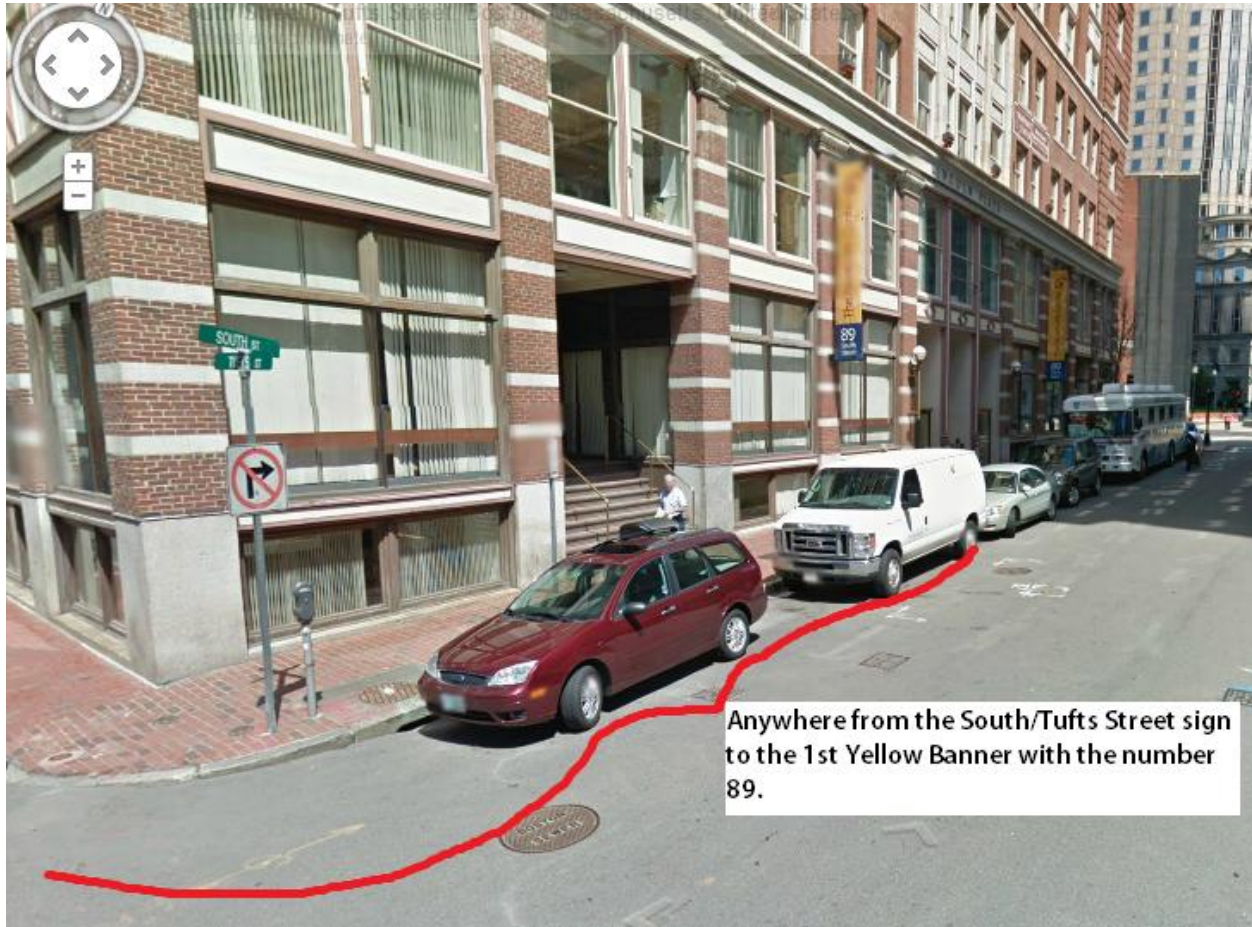

VANPOOL PICK UP/DROP OFF LOCATIONS

Location Addresses

<p><u>New Bedford Park n Ride</u></p>	<p>Mt Pleasant Street, New Bedford MA, 02740 Route 140 S/N, Exit 4</p>
<p><u>Taunton Park n Ride</u></p>	<p>Silver City Galleria 2 Galleria Mall Dr, Taunton, MA, 02780 Route 140S/N Exit 11</p>
<p><u>Haymarket</u></p>	<p>136 Blackstone St, Boston, MA 02109</p>
<p><u>Park Plaza</u></p>	<p>10 Park Plaza, Boston, 02116 The Department of Transportation Bldg</p>
<p><u>South/Tufts</u></p>	<p>The corner of South St and Tufts St One block west of South Station</p>

**CALL NOW! 1-304-
GOBYVAN
(1-304-462-9826)
YESWEVAN.ORG
VISIT US ON FACEBOOK!**

New Bedford Park n Ride pick up location.

[Back to top](#)

Taunton Park n Ride pick up location.

[Back to top](#)

South/Tufts pick up location:

[Back to top](#)

Haymarket pickup location:

(the HM garage is located on Sudbury Street off the HM Green and Orange lines).

[Back to top](#)

Park Plaza pickup location:

(the Park Plaza garage is located on Charles Street (between Stuart and Boylston Street)).