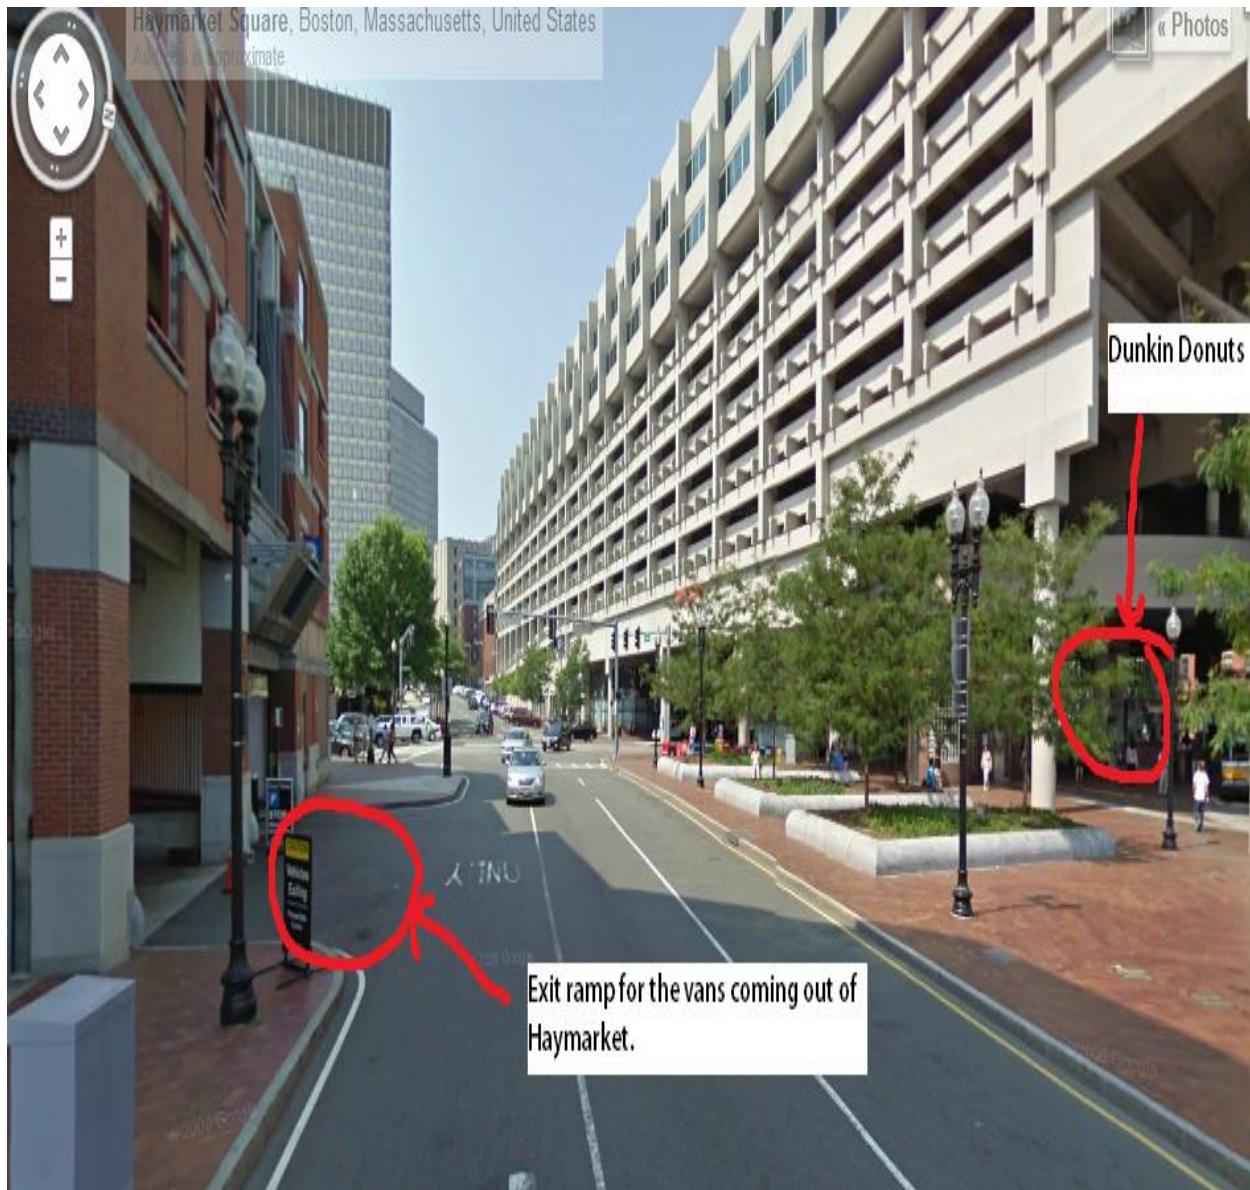

VANPOOL PICK UP/DROP OFF LOCATIONS

Location Addresses

<p><u>New Bedford Park n Ride</u></p>	<p>Mt Pleasant Street, New Bedford MA, 02740 Route 140 S/N, Exit 4</p>
<p><u>Taunton Park n Ride</u></p>	<p>Silver City Galleria 2 Galleria Mall Dr, Taunton, MA, 02780 Route 140S/N Exit 11</p>
<p><u>Haymarket</u></p>	<p>136 Blackstone St, Boston, MA 02109</p>
<p><u>Park Plaza</u></p>	<p>10 Park Plaza, Boston, 02116 The Department of Transportation Bldg</p>
<p><u>South/Tufts</u></p>	<p>The corner of South St and Tufts St One block west of South Station</p>

**CALL NOW! 1-304-
GOBYVAN
(1-304-462-9826)
YESWEVAN.ORG
VISIT US ON FACEBOOK!**

New Bedford Park n Ride pick up location.

[Back to top](#)

Taunton Park n Ride pick up location.

[Back to top](#)

South/Tufts pick up location:

[Back to top](#)

Haymarket pickup location:

(the HM garage is located on Sudbury Street off the HM Green and Orange lines).

[Back to top](#)

Park Plaza pickup location:

(the Park Plaza garage is located on Charles Street (between Stuart and Boylston Street)).