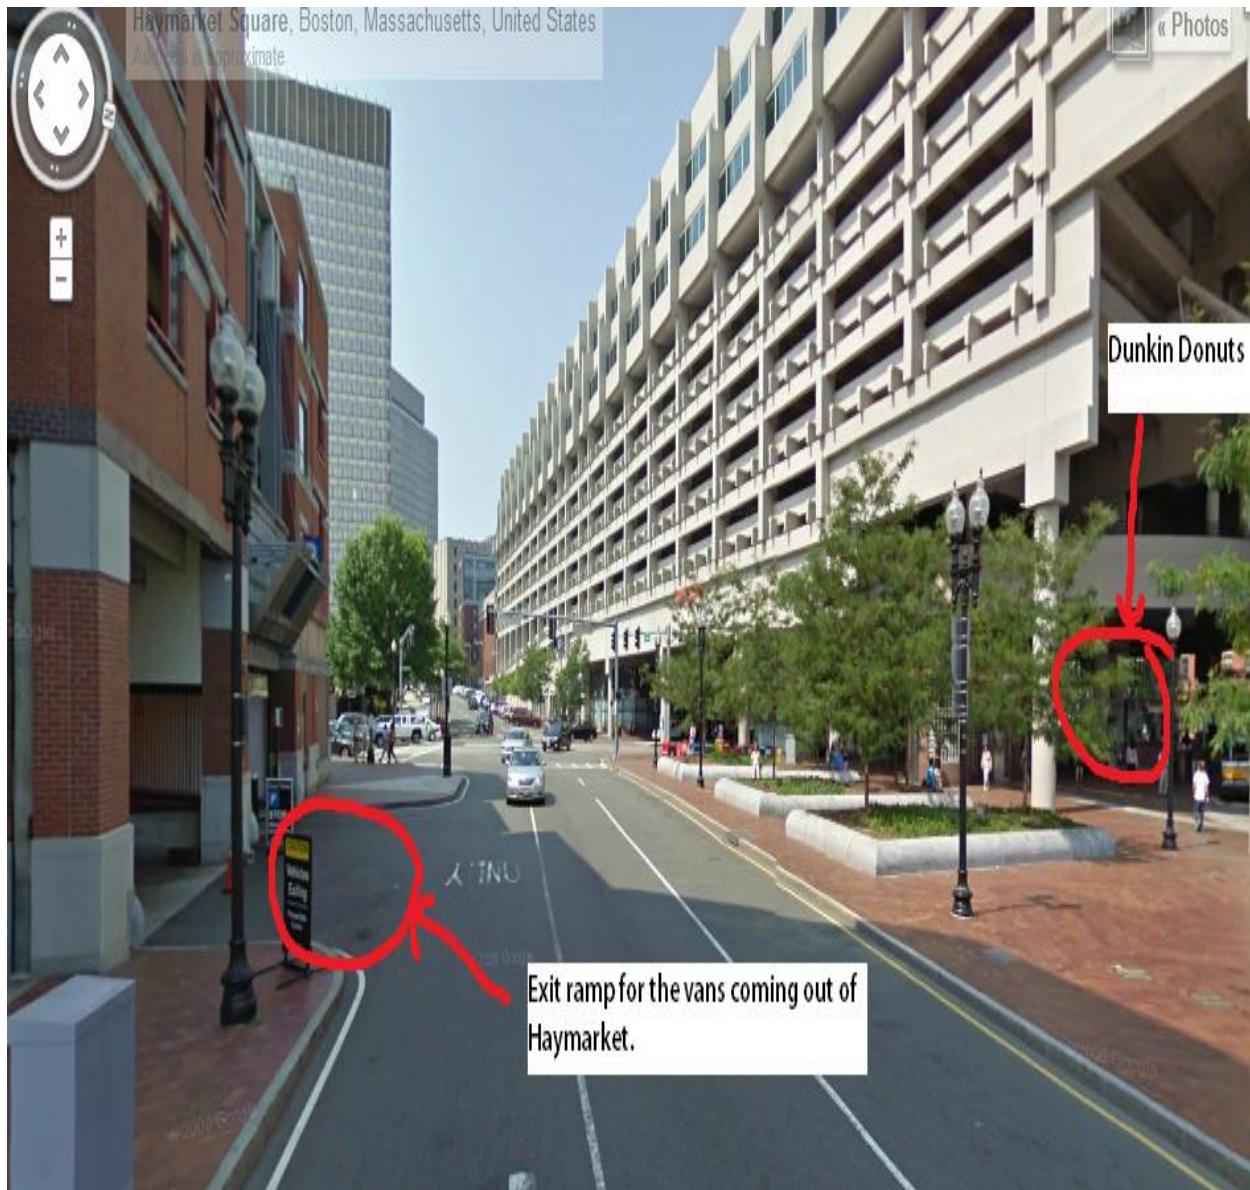

### Taunton Park n Ride pick up location.

[Back to top](#)

## South/Tufts pick up location:

[Back to top](#)

**Haymarket pickup location:**

(the HM garage is located on Sudbury Street off the HM Green and Orange lines).

[Back to top](#)